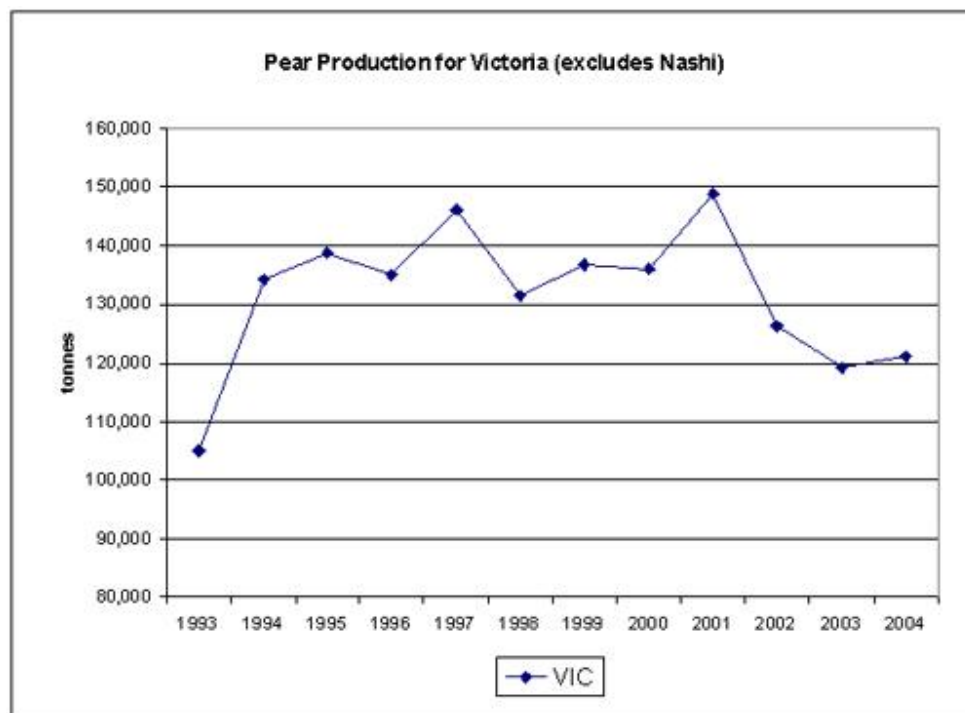

The main varieties making up new tree plantings in QLD during 2004 were Galas (35% of all new plantings), Cripps Pink (22%) – from which fruit may be sold using the trade mark name PINK LADY™ and Granny Smith (16%)

Apple Production in Tonnes (Annual Surveys 1992 to 2004)

Apple Production by State per Year

Apple Production Totals (tonnes)

Data from ABS apple and pear surveys has been used to compile this chart

Pear Production in Tonnes (Annual Surveys 1992 to 2004)

Data from ABS apple and pear surveys has been used to compile these charts