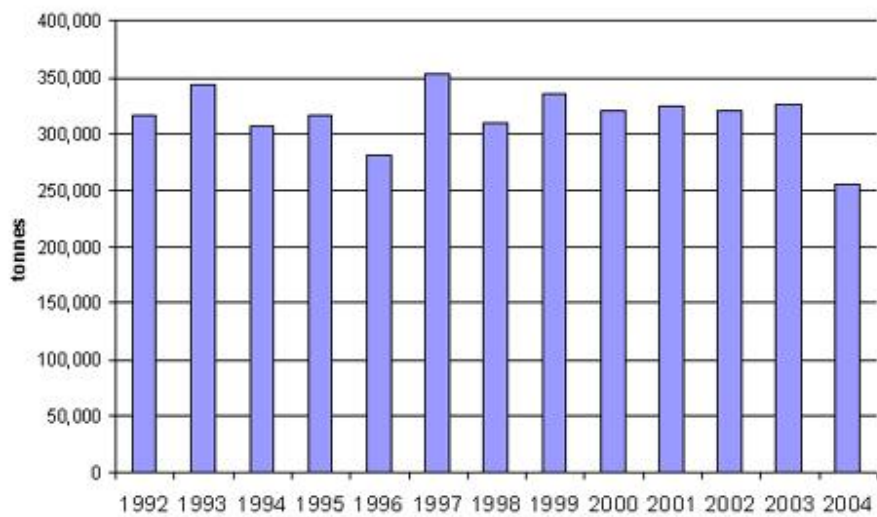

Apple Production Totals (tonnes)