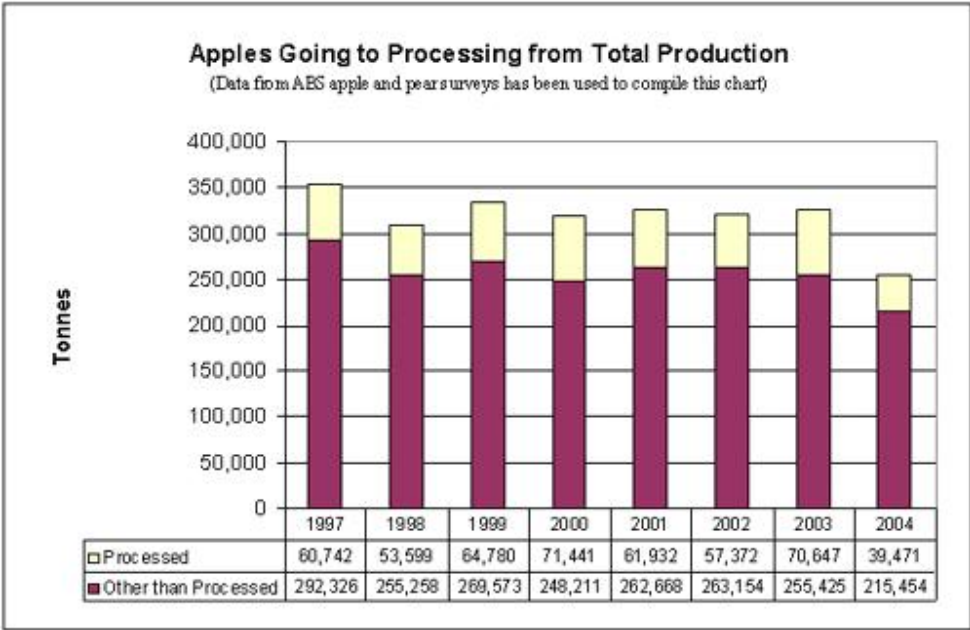

The industry is based around Stanthorpe - the area produces around 99.2 per cent of Queensland's apples and 96.6 per cent of the State's pear crop

Apple production was around 27,913 tonnes in 2004 (up from 24,570 tonnes in 2003) and pear production was around 724 tonnes (up from 687 tonnes in 2003)

An estimated 88 growers responded to the 2004 apple survey and 44 growers responded to the pear survey

The Queensland industry has invested heavily in advanced cultivation techniques, hail netting, grading, packing facilities and drip reticulation systems and has increased yields from 13.5 tonnes per hectare to 45 tonnes per hectare in the last 20 years

The main varieties making up new tree plantings in QLD during 2004 were Galas (35% of all new plantings), Cripps Pink (22%) – from which fruit may be sold using the trade mark name PINK LADY™ and Granny Smith (16%)

Apple Production in Tonnes (Annual Surveys 1992 to 2004)

Apple Production by State per Year

Apple Production Totals (tonnes)

Data from ABS apple and pear surveys has been used to compile this chart

Pear Production in Tonnes (Annual Surveys 1992 to 2004)