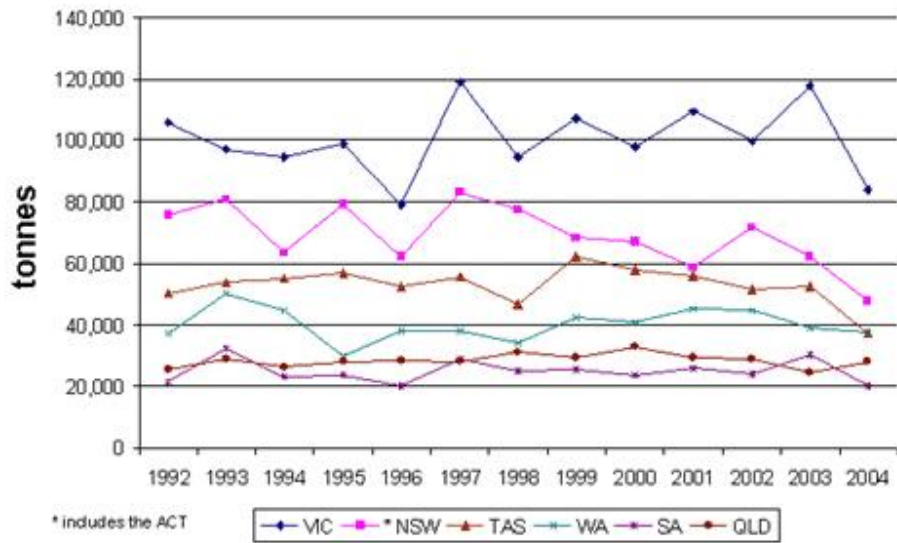

Apple Production by State per Year