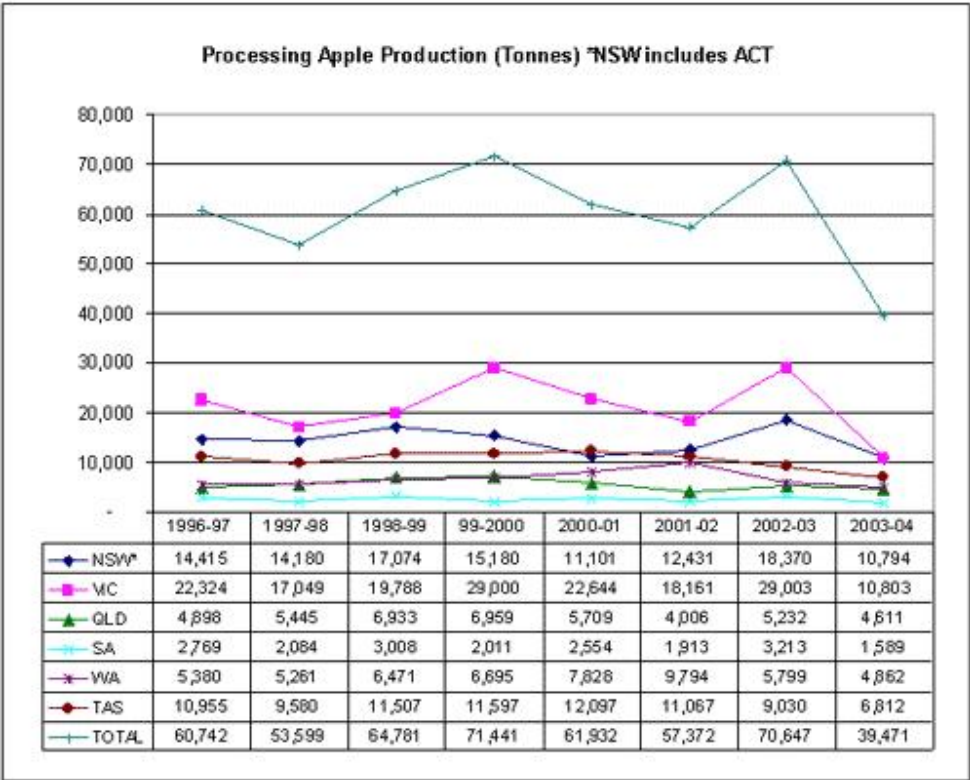

The industry is based around Stanthorpe - the area produces around 99.2 per cent of Queensland's apples and 96.6 per cent of the State's pear crop

Apple production was around 27,913 tonnes in 2004 (up from 24,570 tonnes in 2003) and pear production was around 724 tonnes (up from 687 tonnes in 2003)

The main varieties of apples grown in QLD during 2004 were Delicious - Striped + Block Red (25% of total tree numbers), Galas (24%), Granny Smith (17%) and Cripps Pink (15%) – from which fruit may be sold using the trade mark name PINK LADY™. In order of production volumes the main varieties were Delicious - Striped + Block Red (30% of total production), Granny Smith (27%), Gala (18%) and Cripps Pink (11%) – from which fruit may be sold using the trade mark name PINK LADY™.

The main varieties making up new tree plantings in QLD during 2004 were Galas (35% of all new plantings), Cripps Pink (22%) – from which fruit may be sold using the trade mark name PINK LADY™ and Granny Smith (16%)

Apple Production in Tonnes (Annual Surveys 1992 to 2004)

Apple Production by State per Year

Apple Production Totals (tonnes)

Data from ABS apple and pear surveys has been used to compile this chart

Pear Production in Tonnes (Annual Surveys 1992 to 2004)