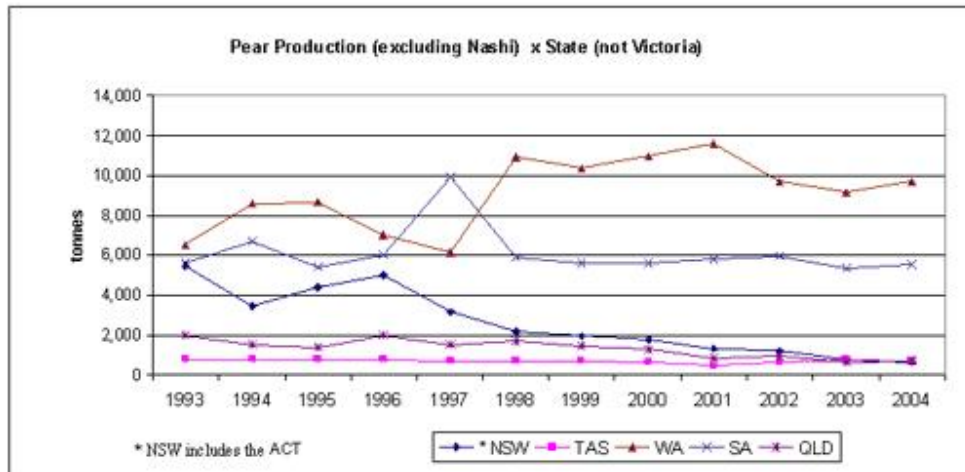

Apple Production in Tonnes (Annual Surveys 1992 to 2004)

Apple Production by State per Year

Apple Production Totals (tonnes)

Data from ABS apple and pear surveys has been used to compile this chart

Pear Production in Tonnes (Annual Surveys 1992 to 2004)

Data from ABS apple and pear surveys has been used to compile these charts